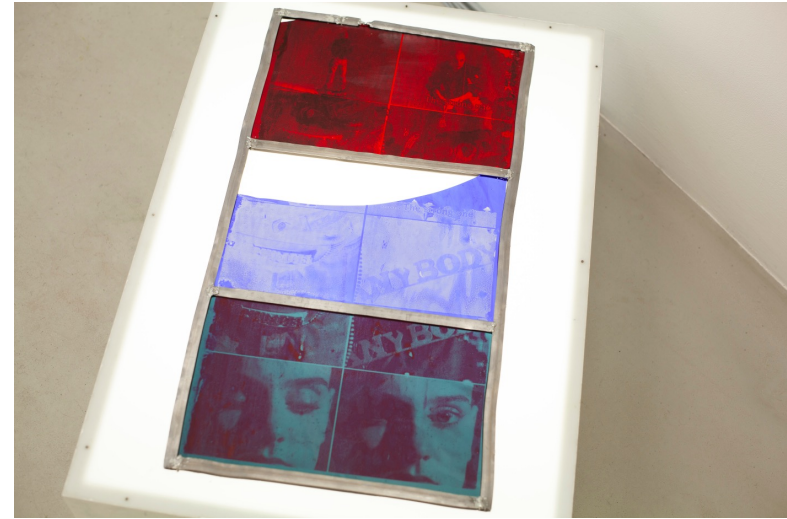

Tinatin Shaburishvili  
*Mnemonic habit*  
1999-2026  
Print and acrylic on steel and MDF, rust

David Leal  
*Sinéad (Memória)*  
2026  
Glass, acrylic, lead, lightbox

Maria Giulia Casco  
*Daisy Chain #1*  
2026  
Jesmonite, screw

Tinatin Shaburishvili with Catarina Moura & David Leal  
*Untitled*  
2026  
Wood, steel, electric cable, usb plug, lenses, cement

Tinatin Shaburishvili  
*Mnemonic habit*  
1999-2026  
MDF, steel, acrylic

Maria Giulia Casco  
*Daisy Chain #3*  
2026  
Jesmonite

Tinatin Shaburishvili  
*Untitled*  
2026  
Print on steel, rust

Catarina Moura  
*Celestial Body*  
2026  
Rubber, charcoal, jesmonite, stainless steel and silver

David Leal  
*Manus*  
2026  
Glass, acrylic, fluorescent light